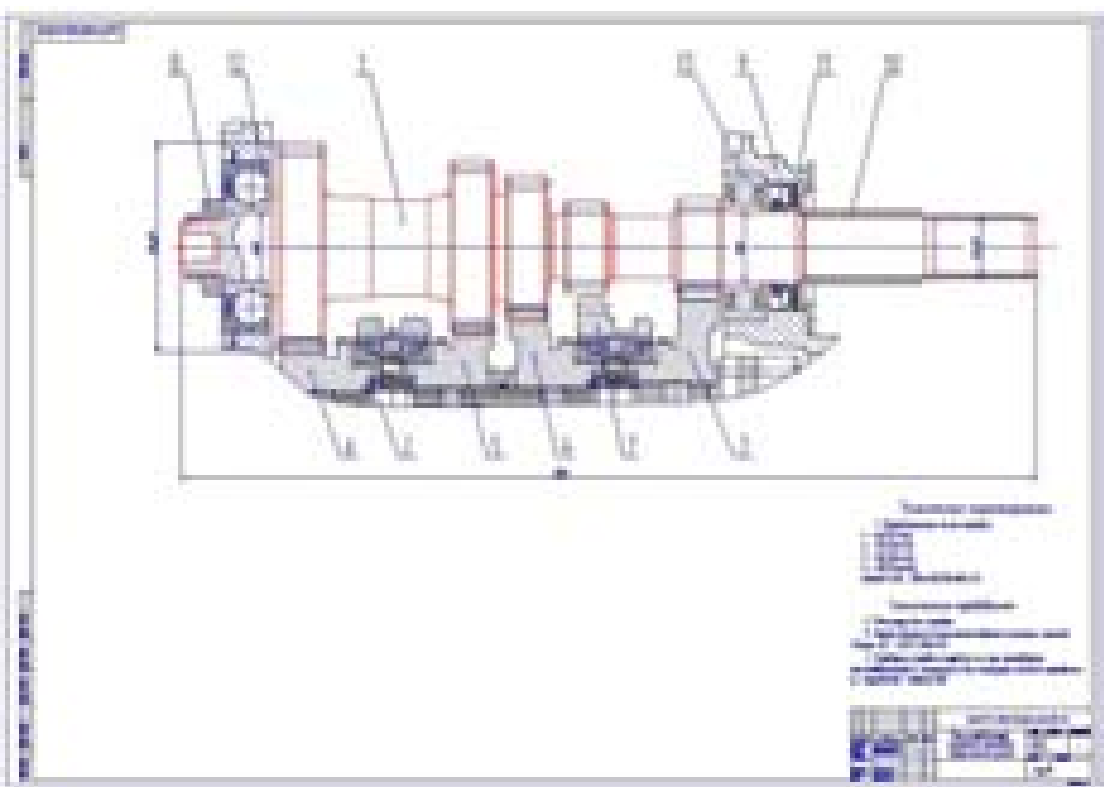

План участка – А1

Экономика - А1

Итого: 12А1

Пояснительная записка – 107 листов + приложения (спецификации, ОК, МК, КЭ) - 18 листов

Hand-drawn diagram of a steam engine cylinder and piston mechanism. The diagram shows a horizontal cylinder with a piston inside. The piston is connected to a crankshaft. The cylinder is labeled with various parts: 'Cylinder', 'Piston', 'Crankshaft', 'Connecting Rod', 'Crosshead', 'Guide Bars', and 'Piston Rod'. The diagram is drawn in blue ink on a white background.

Hand-drawn diagram of a steam engine cylinder and piston mechanism, similar to the first one but with a different crankshaft orientation. The diagram shows a horizontal cylinder with a piston inside. The piston is connected to a crankshaft. The cylinder is labeled with various parts: 'Cylinder', 'Piston', 'Crankshaft', 'Connecting Rod', 'Crosshead', 'Guide Bars', and 'Piston Rod'. The diagram is drawn in blue ink on a white background.

## Карты эскизов