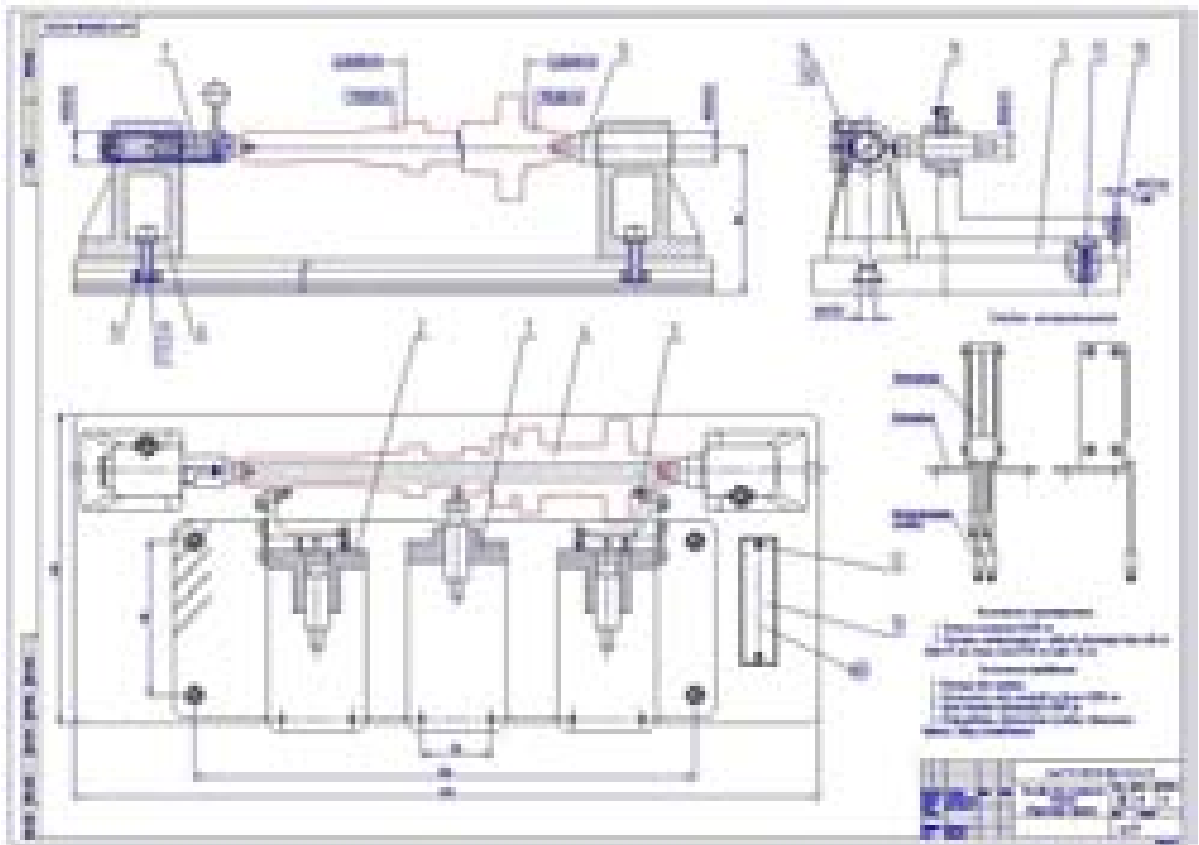

План участка – А1

Экономика - А1

Итого: 12А1

Пояснительная записка – 107 листов + приложения (спецификации, ОК, МК, КЭ) - 18 листов

Hand-drawn diagram of a steam engine cylinder and piston mechanism. The diagram shows a horizontal cylinder with a piston inside. The piston is connected to a crankshaft. The cylinder is labeled with various parts: 'Cylinder', 'Piston', 'Crankshaft', 'Connecting Rod', 'Crosshead', 'Guide Bars', and 'Piston Rod'. The diagram is drawn in blue ink on a white background.

Hand-drawn diagram of a steam engine cylinder and piston mechanism, similar to the first one but with a different crankshaft orientation. The diagram shows a horizontal cylinder with a piston inside. The piston is connected to a crankshaft. The cylinder is labeled with various parts: 'Cylinder', 'Piston', 'Crankshaft', 'Connecting Rod', 'Crosshead', 'Guide Bars', and 'Piston Rod'. The diagram is drawn in blue ink on a white background.

## Карты эскизов