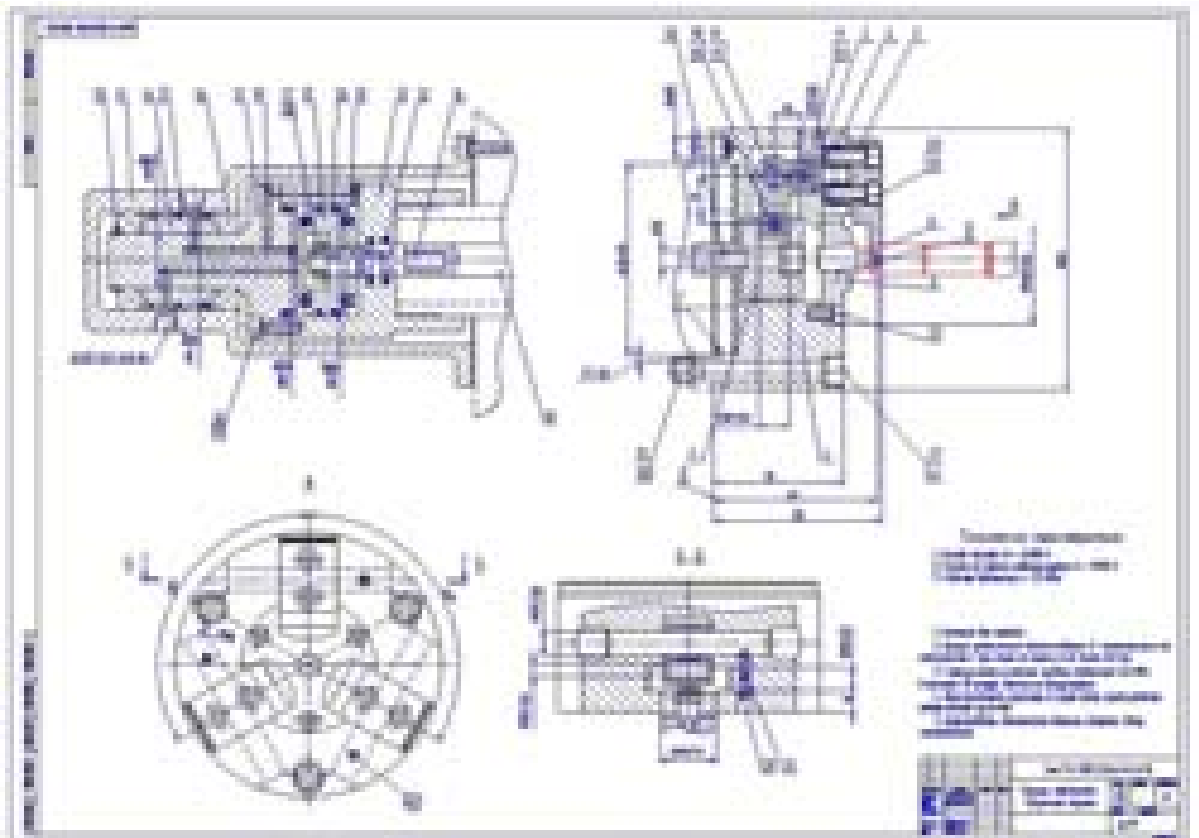

План участка – А1

Экономика - А1

Итого: 12А1

Пояснительная записка – 107 листов + приложения (спецификации, ОК, МК, КЭ) - 18 листов

Hand-drawn diagram of a steam engine cylinder and piston mechanism. The diagram shows a horizontal cylinder with a piston inside. The piston is connected to a crankshaft. The cylinder is labeled with various parts: 'Cylinder', 'Piston', 'Crankshaft', 'Connecting Rod', 'Crosshead', 'Guide Bars', and 'Piston Rod'. The diagram is drawn in blue ink on a white background.

Hand-drawn diagram of a steam engine cylinder and piston mechanism, similar to the first one but with a different crankshaft orientation. The diagram shows a horizontal cylinder with a piston inside. The piston is connected to a crankshaft. The cylinder is labeled with various parts: 'Cylinder', 'Piston', 'Crankshaft', 'Connecting Rod', 'Crosshead', 'Guide Bars', and 'Piston Rod'. The diagram is drawn in blue ink on a white background.

## Карты эскизов