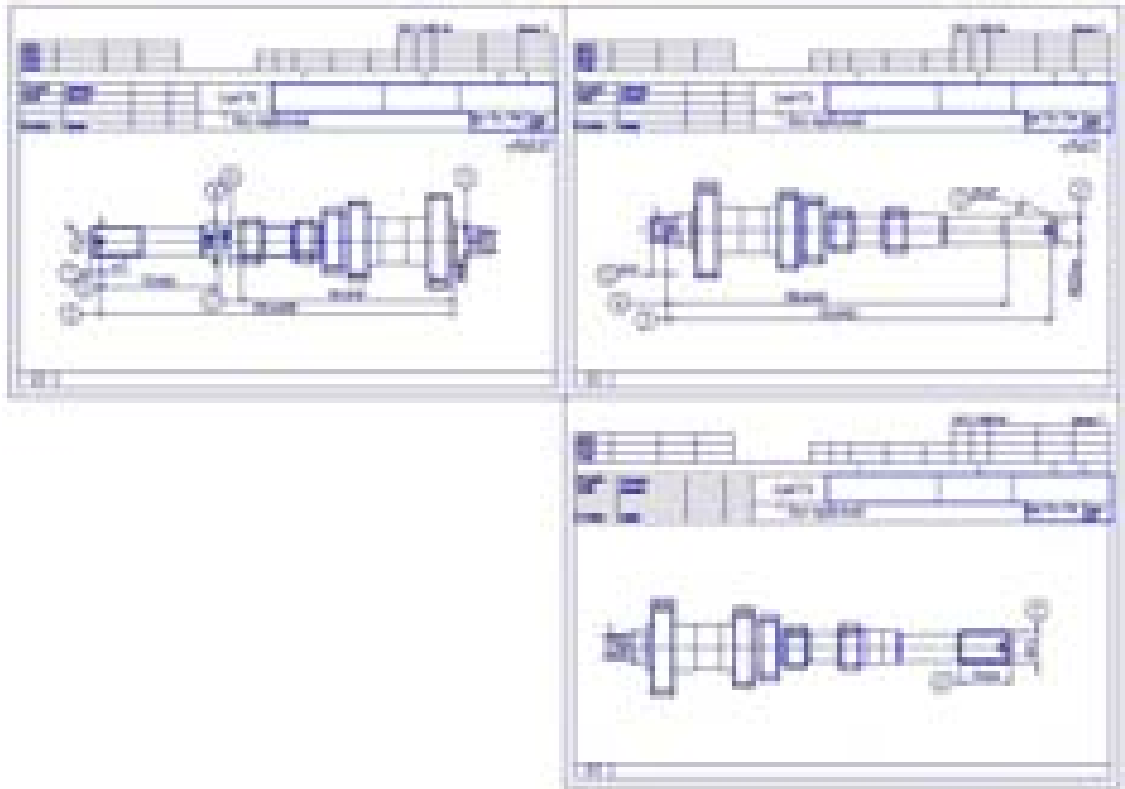

План участка – А1

Экономика - А1

Итого: 12А1

Пояснительная записка – 107 листов + приложения (спецификации, ОК, МК, КЭ) - 18 листов

Hand-drawn diagram of a steam engine cylinder and piston mechanism. The diagram shows a horizontal cylinder with a piston inside. The piston is connected to a crankshaft. The cylinder is labeled with various parts: 'Cylinder', 'Piston', 'Crankshaft', 'Connecting Rod', 'Crosshead', 'Guide Bars', and 'Piston Rod'. The diagram is drawn in blue ink on a white background.

Hand-drawn diagram of a steam engine cylinder and piston mechanism, similar to the first one but with a different crankshaft orientation. The diagram shows a horizontal cylinder with a piston inside. The piston is connected to a crankshaft. The cylinder is labeled with various parts: 'Cylinder', 'Piston', 'Crankshaft', 'Connecting Rod', 'Crosshead', 'Guide Bars', and 'Piston Rod'. The diagram is drawn in blue ink on a white background.

## Карты эскизов