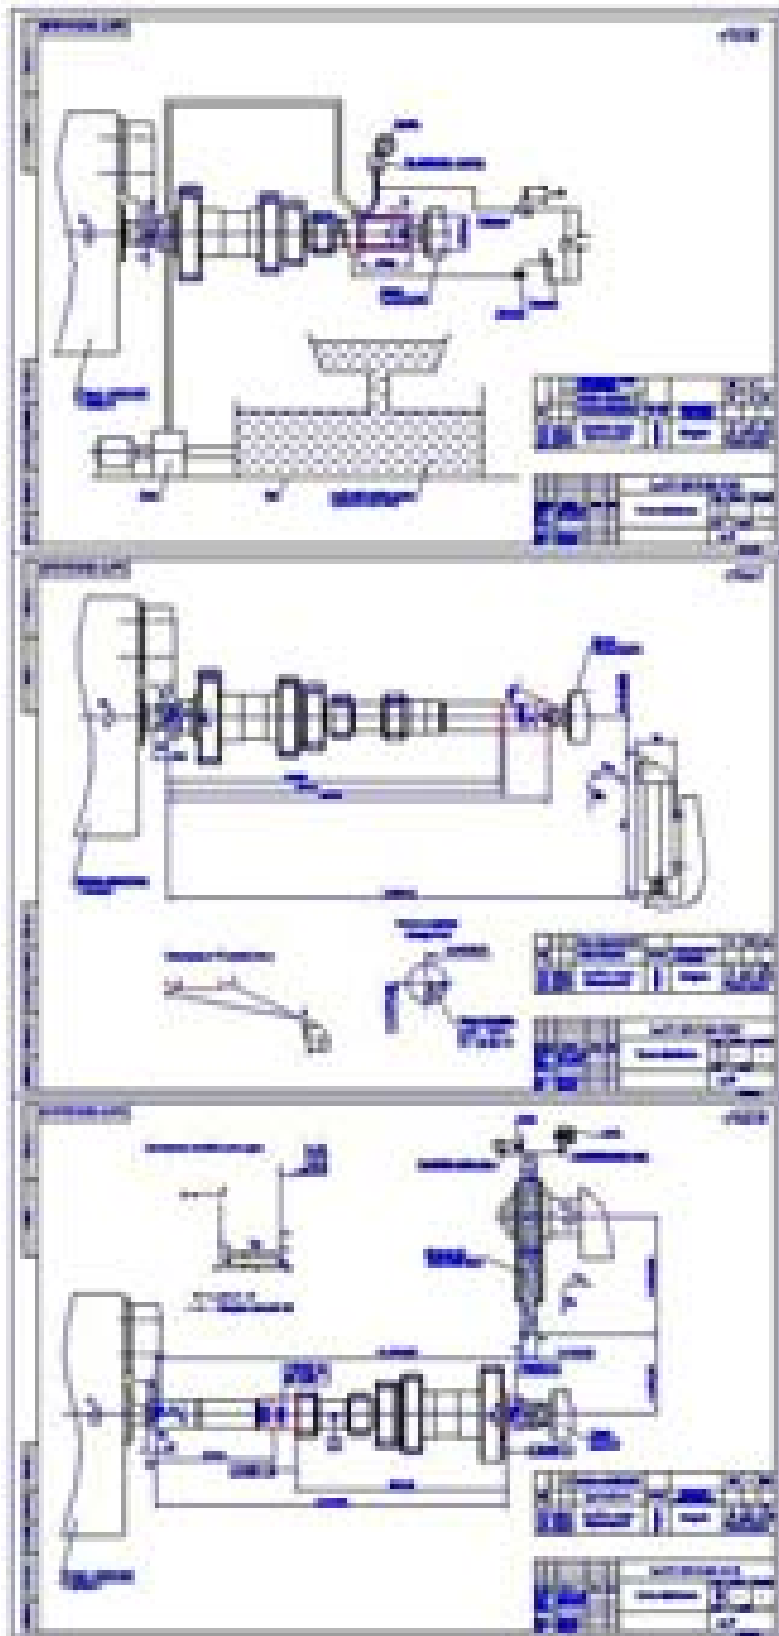

План участка – А1

Экономика - А1

Итого: 12А1

Пояснительная записка – 107 листов + приложения (спецификации, ОК, МК, КЭ) - 18 листов

Hand-drawn diagram of a steam engine cylinder and piston mechanism. The diagram shows a horizontal cylinder with a piston inside. The piston is connected to a crankshaft. The cylinder is labeled with various parts: 'Cylinder', 'Piston', 'Crankshaft', 'Connecting Rod', 'Crosshead', 'Guide Bars', and 'Piston Rod'. The diagram is drawn in blue ink on a white background.

Hand-drawn diagram of a steam engine cylinder and piston mechanism, similar to the first one but with a different crankshaft orientation. The diagram shows a horizontal cylinder with a piston inside. The piston is connected to a crankshaft. The cylinder is labeled with various parts: 'Cylinder', 'Piston', 'Crankshaft', 'Connecting Rod', 'Crosshead', 'Guide Bars', and 'Piston Rod'. The diagram is drawn in blue ink on a white background.

## Карты эскизов